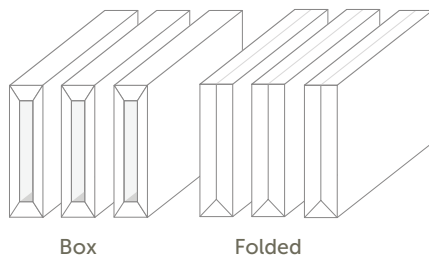

## APPLICATIONS AND USAGE

Silentline Dimensional Baffles are great for absorbing sound with a larger volume shape. These dimensional baffles can also be printed with a wood grain to look like an actual beam or be left as a solid color suspended to create a broader linear pattern within the ceiling. Installation options range from being suspended, fastened, or clipped into a ceiling grid. Ideal for:

## SHAPES

*Note: Boxes can have end caps like shown in photo to left.*